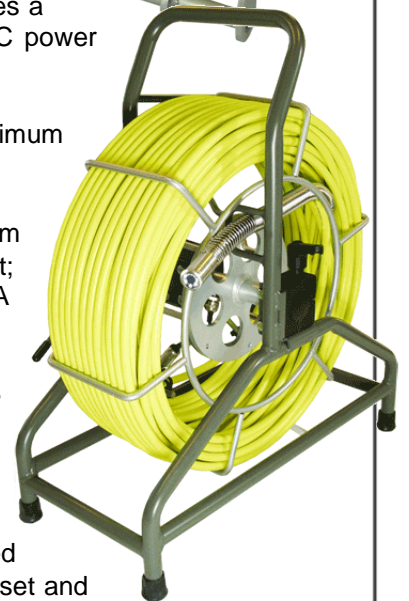

# GT SERIES MICRO INSPECTION SYSTEM

- LARGE, HI-RESOLUTION LCD COLOR MONITOR FOR EASY VIEWING
- BUILT IN DIGITAL RECORDING DIRECT TO USB
- OPTIONAL BUILT-IN HARD DRIVE FOR 30 HOUR VIDEO RECORDING
- BEST PICTURE CLARITY ON THE MARKET
- 7/8" DIAMETER COLOR MICRO CAMERA
- ON-SCREEN FOOTAGE & TEXT
- INTEGRATED 3 HR BATTERY
- PORTABLE, VERSATILE AND EXPANDABLE DESIGN FOR ALL LATERAL PIPELINE INSPECTION NEEDS!

**Command Center:** Designed for field operations, the Digital Command Center is built from a rugged, injection molded material and incorporates an all-around water resistant package including sealed controls and recessed connections. The Digital Command Center includes a carrying handle, protective cover, 10' inter-link cable and AC power cord.

**Viewing:** Recessed 8.4" Color High-Resolution LCD monitor for optimum viewing in sunlight.

**Recording:** Integrated **"On-Demand" Digital Video recording** system that includes; Built-in USB port; Built-in USB network port; Built-in microphone; Built-in speaker and Audio/Video RCA output jacks for external recording.

**Digital Counter:** Built-in digital counter provides on-screen distance displayed in feet or meters; Includes controls for on screen position, reset and preset of footage

**Camera:** ClearView Micro Color Camera with stainless steel body and sapphire lens: This small 7/8" color camera utilizes 4 Hi-intensity LED's for visibility up to 4" pipelines while providing for easy negotiation of 2" 90's and and most 3" and 4" traps.